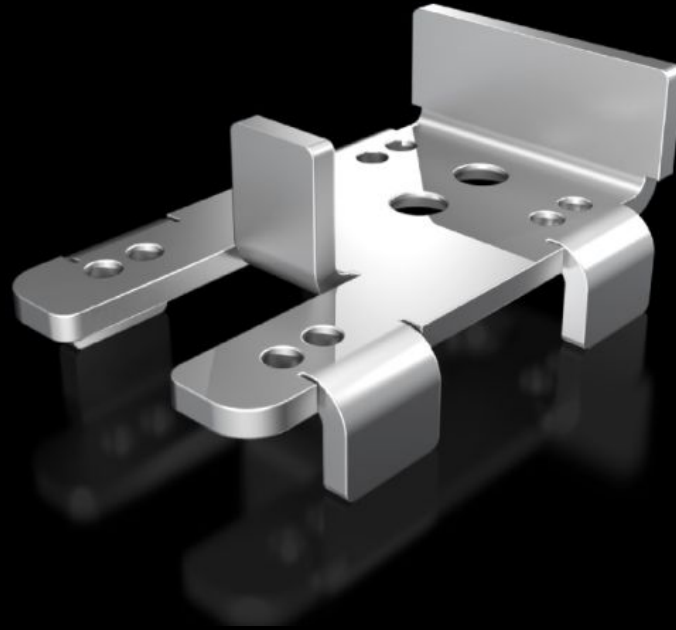

Rittal – The System.

Faster – better – everywhere.

VX 5302.351

Mounting bracket

State: 18/07/2024 (Source: [rittal.com/uk-en](https://www.rittal.com/uk-en))

ENCLOSURES

POWER DISTRIBUTION

CLIMATE CONTROL

IT INFRASTRUCTURE

SOFTWARE & SERVICES

FRIEDHELM LOH GROUP

VX 5302.351 - Mounting bracket for door operated switches in VX, VX IT, TX CableNet

For attaching a door-operated switch to the enclosure frame.

Features

Model No.	VX 5302.351
Product description	To secure a door-operated switch to the frame of the VX, VX IT and TX CableNet in conjunction with the various door variants in these enclosure systems. Depending on the door variant, this is secured to the horizontal frame section at the top or onto the vertical sections at the sides.
Supply includes	Assembly parts
Packs of	1 pc(s).
Customs tariff number	83024900
EAN	4028177965645
ETIM 7.0	EC002625
ECLASS 8.0	27189234